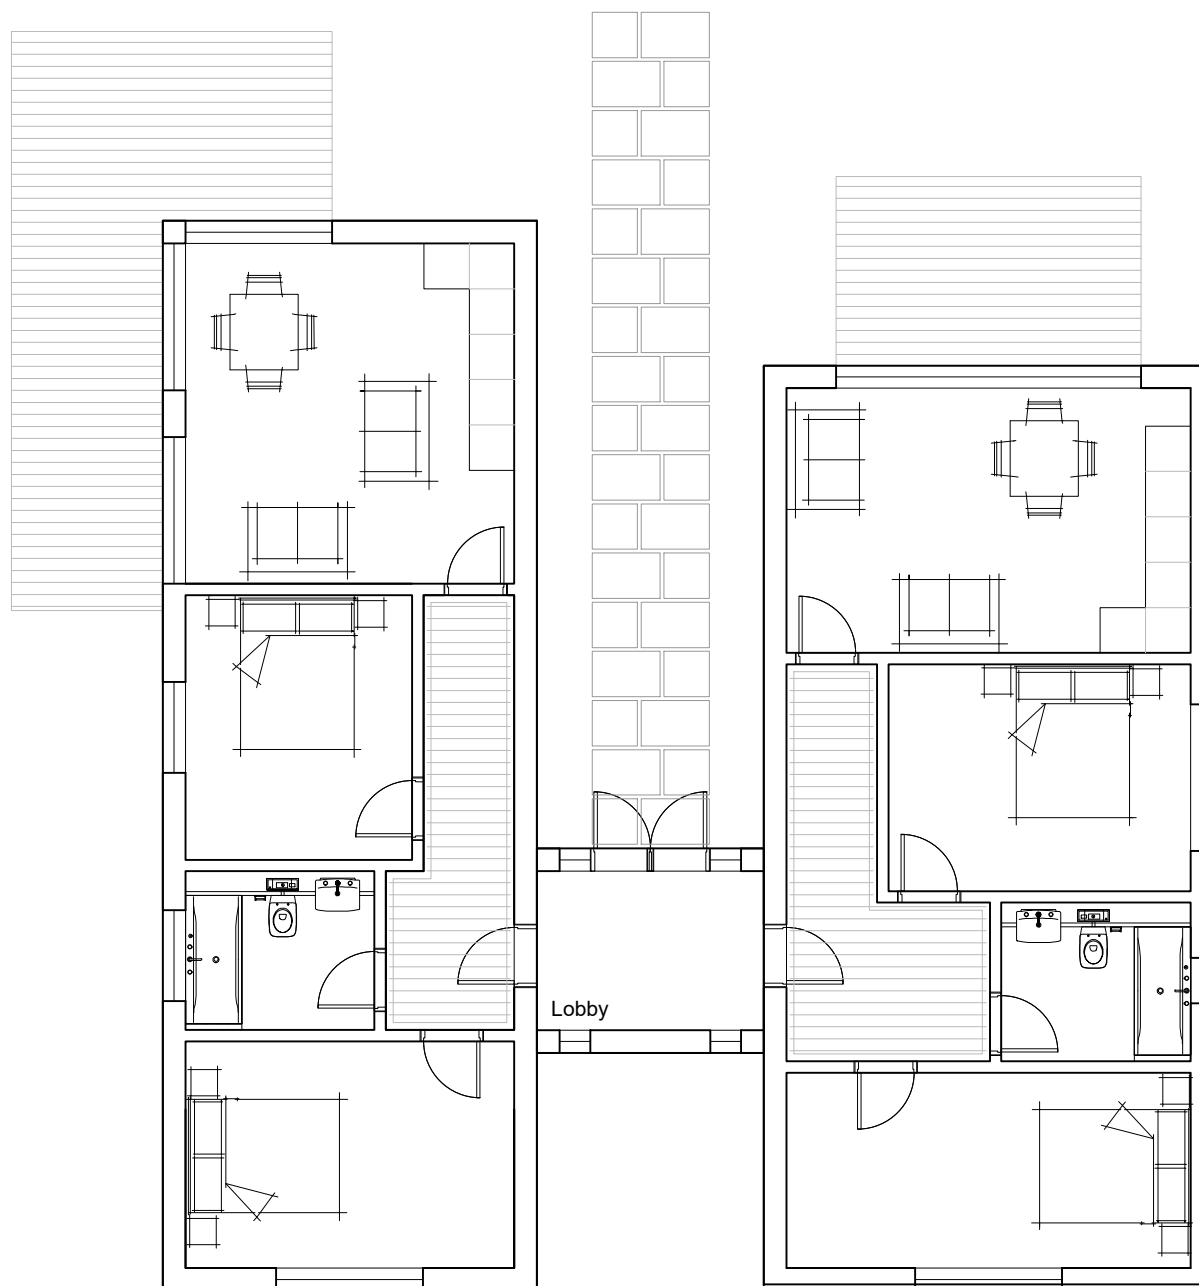

AMENDED

Proposed Floor Plans of Holiday Lets 1:100

Proposed Development
Willow Farm, Faversham, Kent, ME13 0RS

Proposed
Floor Plans of Holiday Lets and Stable Blocks

Project Name: Drawing Name: