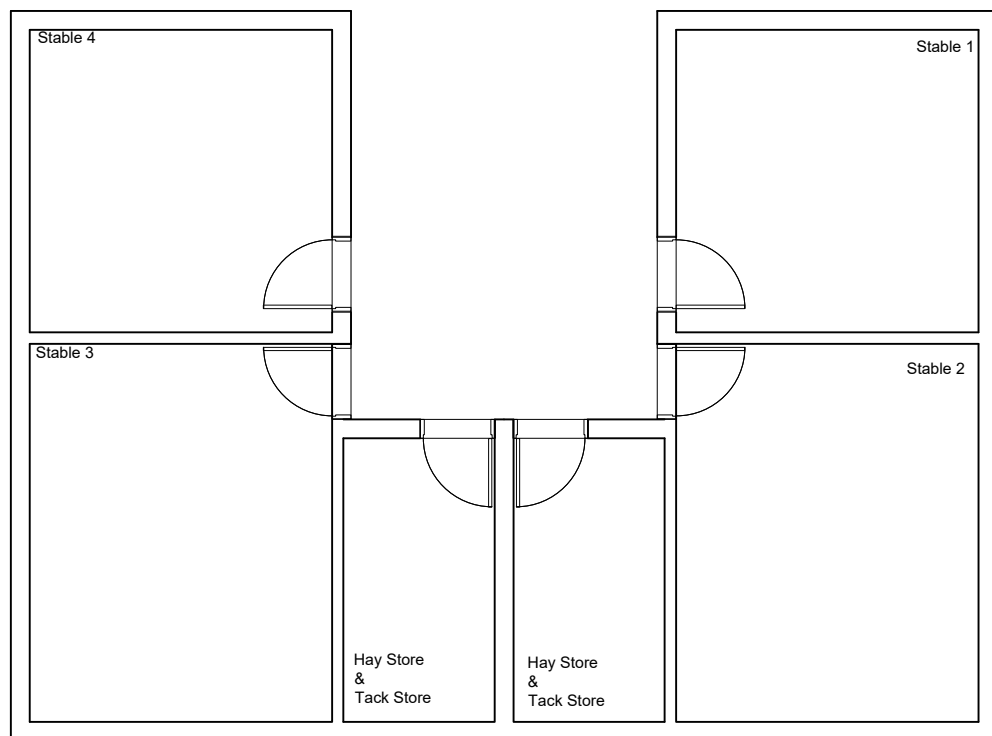

AMENDED

Proposed Floor Plans of Holiday Lets 1:100

Proposed Development
Willow Farm, Faversham, Kent, ME13 0RS

Proposed
Floor Plans of Holiday Lets and Stable Blocks

Project Name: Drawing Name: